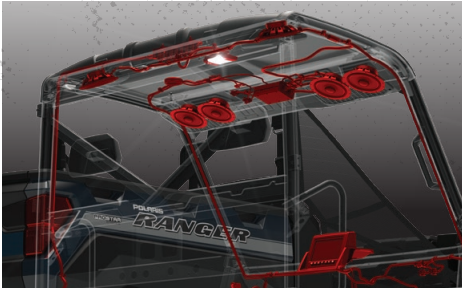

POLARIS
FACTORY CHOICE
PACKAGES

POLARIS
RANGER
DRIVEN TO DO MORE

MB QUART® AUDIO PACKAGE*

BEST IN-CAB AUDIO SYSTEM FOR UPGRADING RIDE COMMAND®.

Available on

PREMIUM MODELS

- **300W OVERHEAD AUDIO VISOR SPEAKERS BY MB QUART:**

A visor audio system that delivers music with a 300 watt built-in 4 channel amplifier powering four 6.5 inch 2 way speakers.

- **REAR OVERHEAD SPEAKERS BY MB QUART:**

Enhances the audio in your cab with a pair of 6.5 inch speakers that mount into a headliner accessory.

- **MAX BOOST 10" 250W SUBWOOFER BY MB QUART:**

This 250 watt 10 inch subwoofer tucks away under the flip-up seat and delivers deep bass power you can feel enhancing your audio experience.

- **LIGHTING ACCESSORY WIRING HARNESS:**

- **PREMIUM ROOF LINER:**

Adding premium comfort and quieter cab ride to easily hold a conversation with your passengers.

- **POLARIS PULSE™ ROOF 6 BUSBAR:**

A convenient, single power source to plug and play your lights, speakers and other electrical accessories.